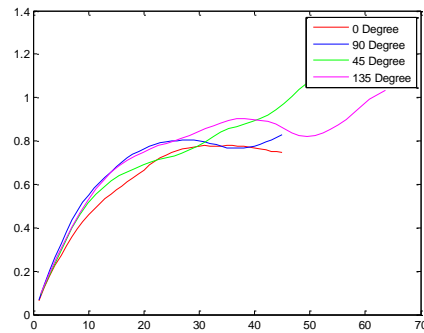

Processed Images and corresponding Variogram maps used for Generation of 3-Dimensional porosity network

2-D variogram in Various Direction

Figure 1 : 2-D Variogram for A1; A2; A3 Slices Respectively. Based on this analysis Variogram seems stationary in '0' degrees.