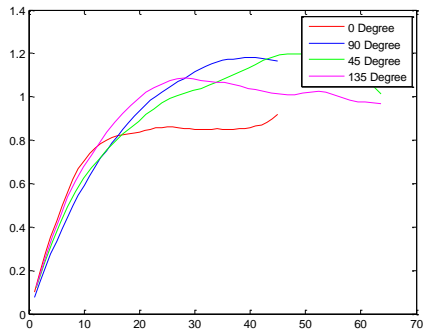

Processed Images and corresponding Variogram maps used for Generation of 3-Dimensional porosity network

2-D variogram in Various Direction

Figure 1 : 2-D Variogram for A1; A2; A3 Slices Respectively. Based on this analysis Variogram seems stationary in '0' degrees.

Based
on above variogram using variogram from A1 slice in 0 degrees in VMODEL

Kriging Output

Fortran error while compiling

PC > Desktop > Courses and training > 4_PSU > PNG

- Name
- pixelplt3.ps
- pixelplt2.ps
- pixelplt.ps
- vmodel.par
- varmap3.par
- varmap.par
- vargnew.par
- pixelplt3.par
- pixelplt2.par
- pixelplt.par
- kt3d.par
- gam3.par
- gam2.par
- gam.par
- varmap3.out
- varmap2.out
- varmap.out
- gamv.out
- gam3.out
- gam2.out
- gam.out
- KT3D.o
- KT3D.INC
- KT3D.F
- k2.dat
- i3.dat
- i2.dat
- i1.dat
- VMODEL.EXE
- VARMAP.EXE
- VARGNEW.EXE
- PIXELPLT.EXE
- LOCMAP.EXE
- HISTPLT.EXE
- gfortran.exe
- GAM.EXE